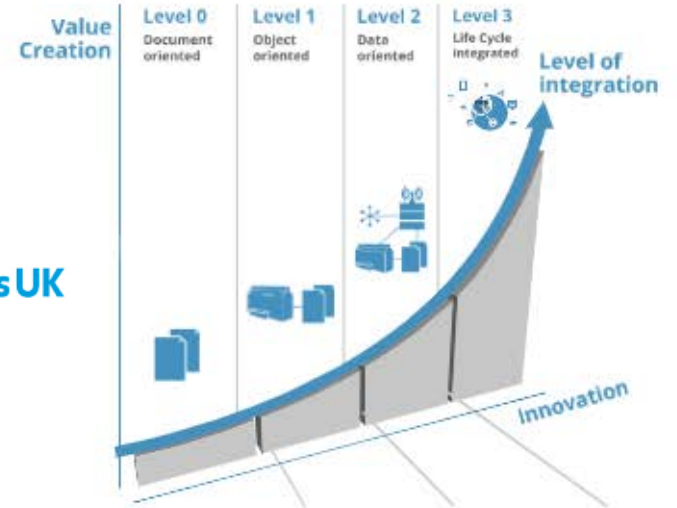

Our Value Is Transformative To The Client's Business

Volker Wessels Is Implementing Trimble's Digital Open Data Platform & Constructible Process

"Stop data sprawl, move to be data centric, integrate data to create efficiencies and new services."

Currently have 900+ Projects on
Trimble Connect with 6,000+ users and
1,000 GB of data

The Integration of BIM + GIS + IoT

VolkerWesselsUK

Management gets the importance of a data strategy

Levels of Information Management...

...“On our way to become a data-driven construction company” ...

Transformation Demands Industry Partners & Relationships To Enhance Our Customer Value

Direct Sales & e-commerce	~500 Direct Sales Personnel		~50% Revenues by e-commerce
Strategic Partnerships Dealer Partnerships	  	 	~150+ Dealer Partnerships
OEM Relationships for Mixed Fleets	             		
Interoperability for Software	          		