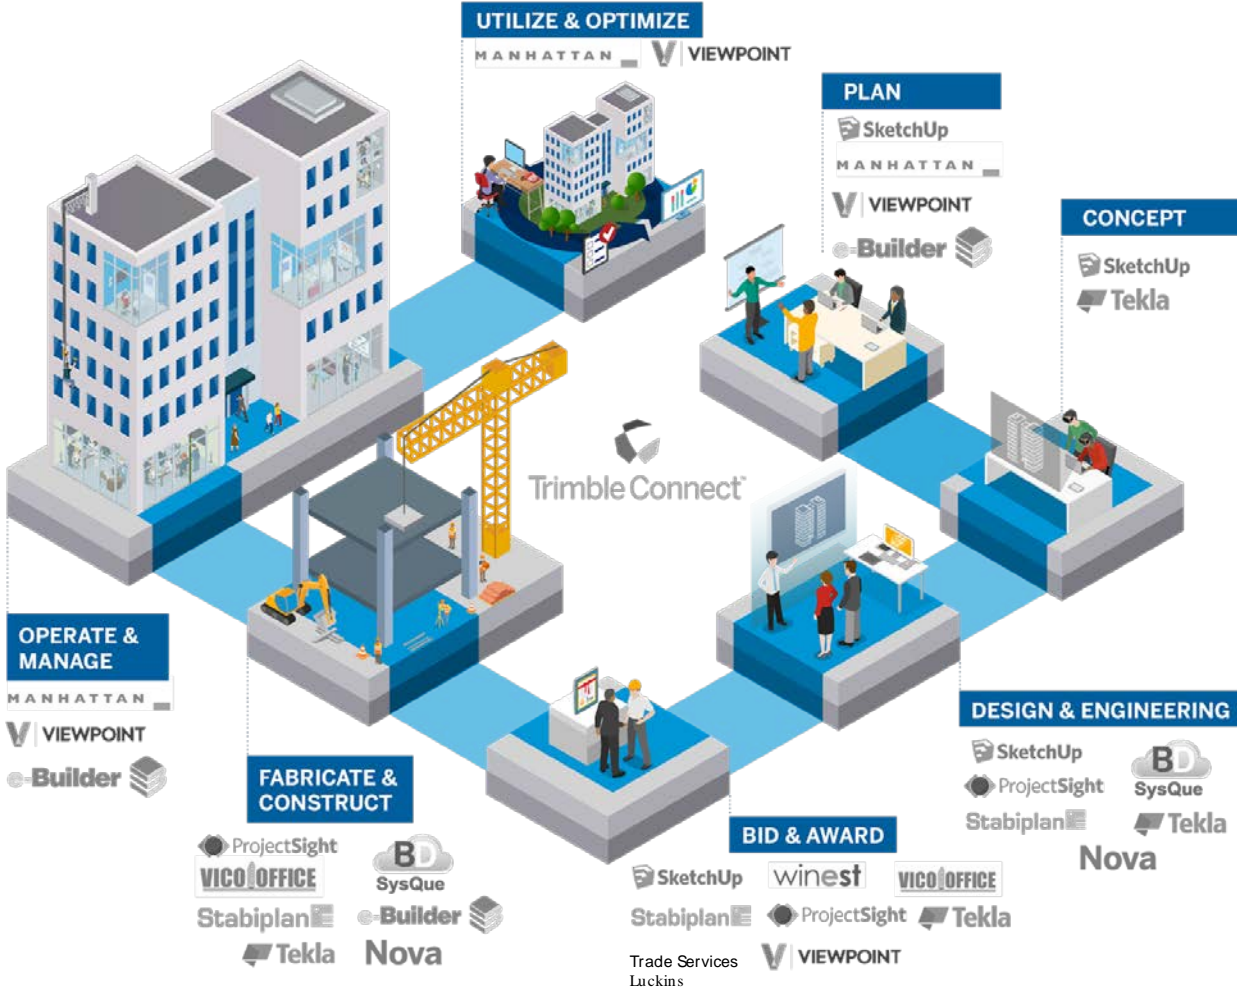

Process

Complex bespoke projects with fragmented workflows & supply chain

People

Skilled labor is a top priority to find, attract, train, retain

Technology

Low investment, disparate point solutions & many startups

Trimble Construction

The essential integrated and open-
data

design-build-operate

digital platform

transforming workflows, business

and project delivery outcomes

for all stakeholders

Trimble Buildings Ecosystem

The Constructible Process

*The Industry's
Digital
Transformation*

The Trimble Construction Digital Platform

**Professional
Services**

Implementation
& Training

Virtual Design &
Construction
(VDC), & Project
Services

Position-Centric

As We Transform The Lifecycle With The 3C's

3 Core Tenets Underpin Our Approach

1. 3D for ALL
2. Critical Path
3. Open data

Connected

Connected Construction

The Right Data to the Right Person at the Right Time